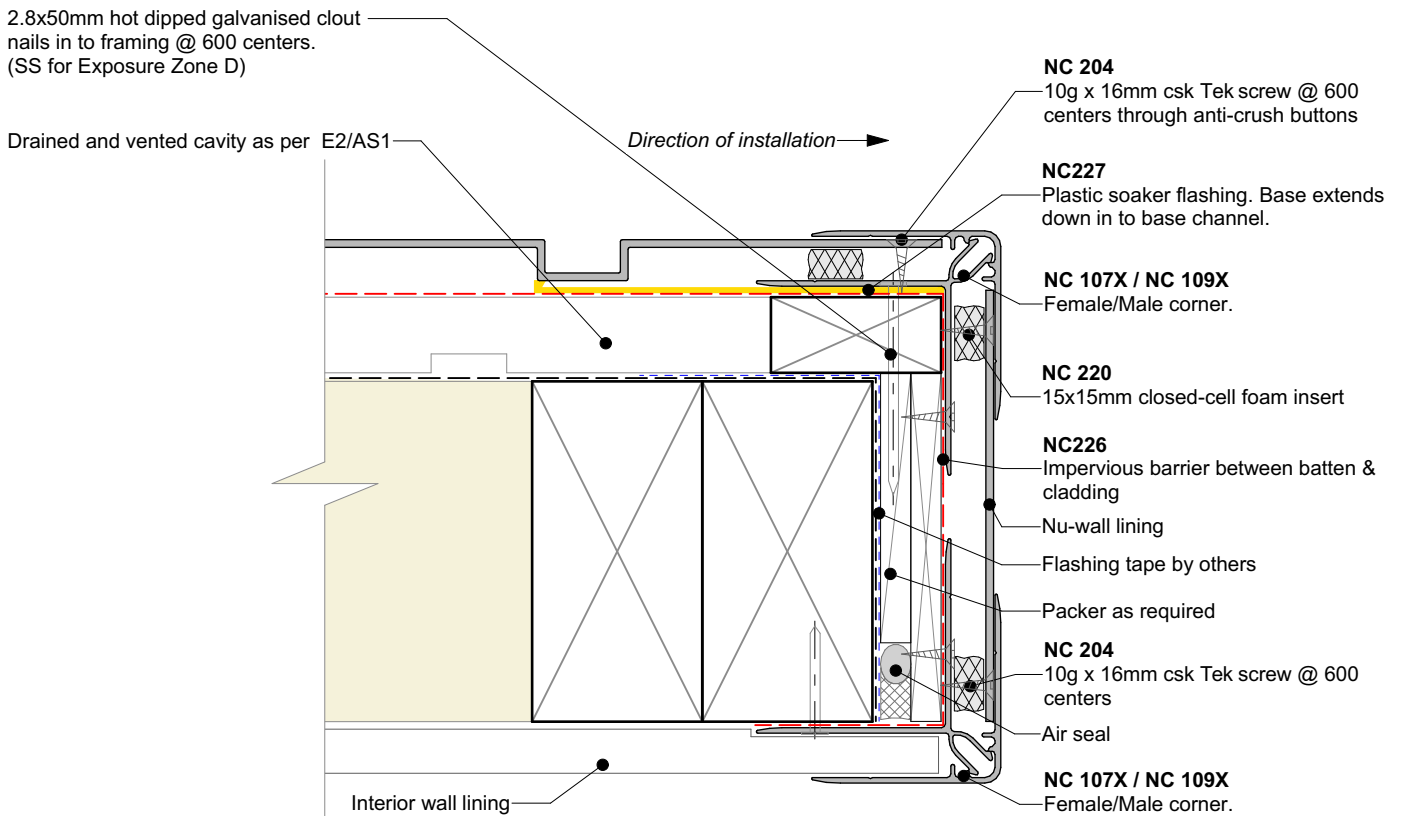

GARAGE DOOR HEAD (Nu-Wall reveal)

GARAGE DOOR JAMB (Nu-Wall reveal)

Nu-Wall cladding vertical on cavity
Typical garage door head, jamb (Nu-Wall Reveal Profile)

NW-VOC-032b.01

Drawn by: Nu-Wall	Date: 14/03/2022
Checked by: RL, GT	Scale: 1:2 @ A4