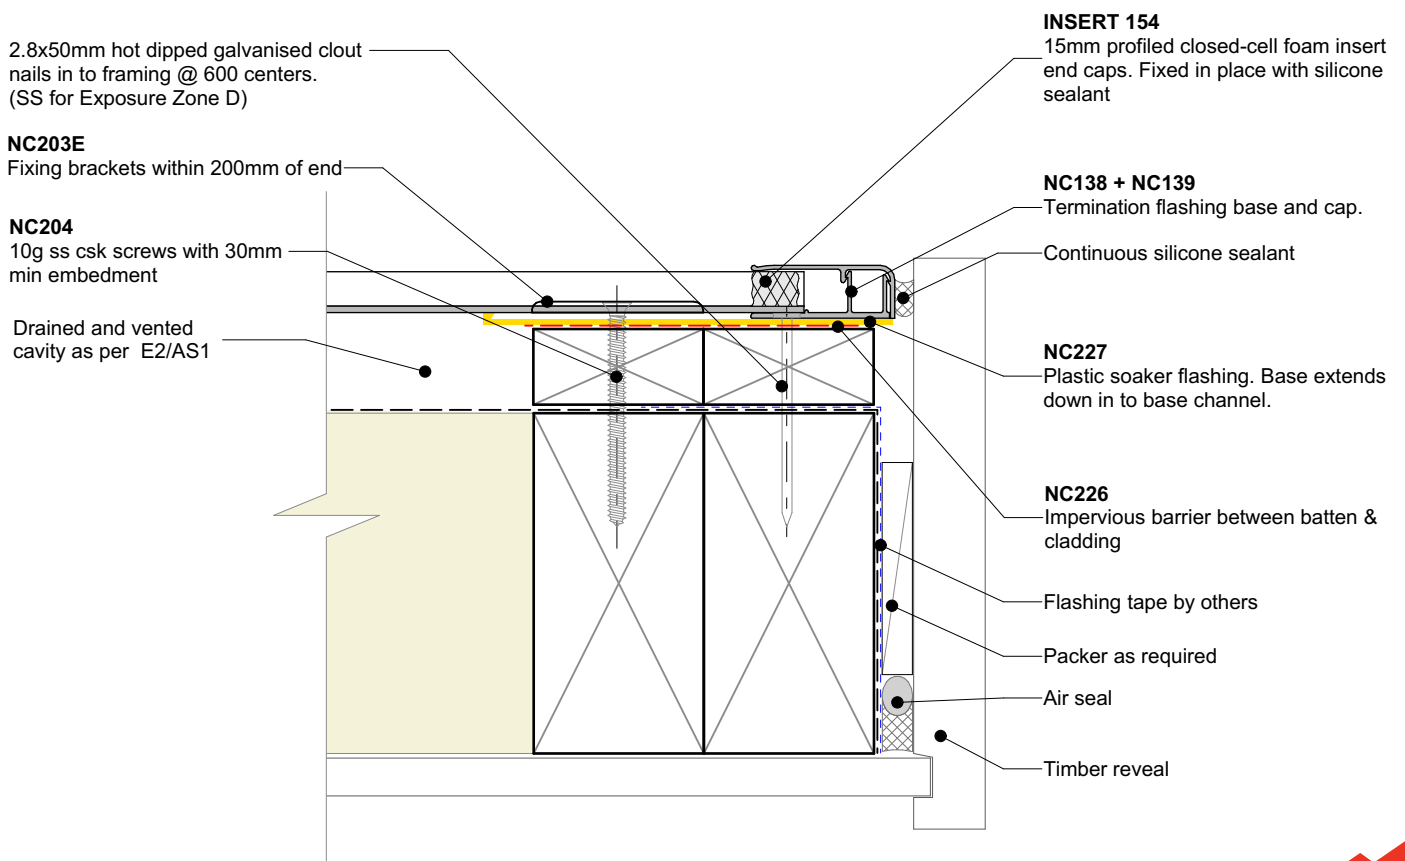

GARAGE DOOR HEAD (Timber reveal)

GARAGE DOOR JAMB (Timber reveal)

Nu-Wall cladding horizontal on cavity
 Typical garage door head, jamb (Timber reveal)

NW-HOC-031.01

Drawn by: Nu-Wall	Date: 3/04/2022
Checked by: RL, GT	Scale: 1:2 @ A4