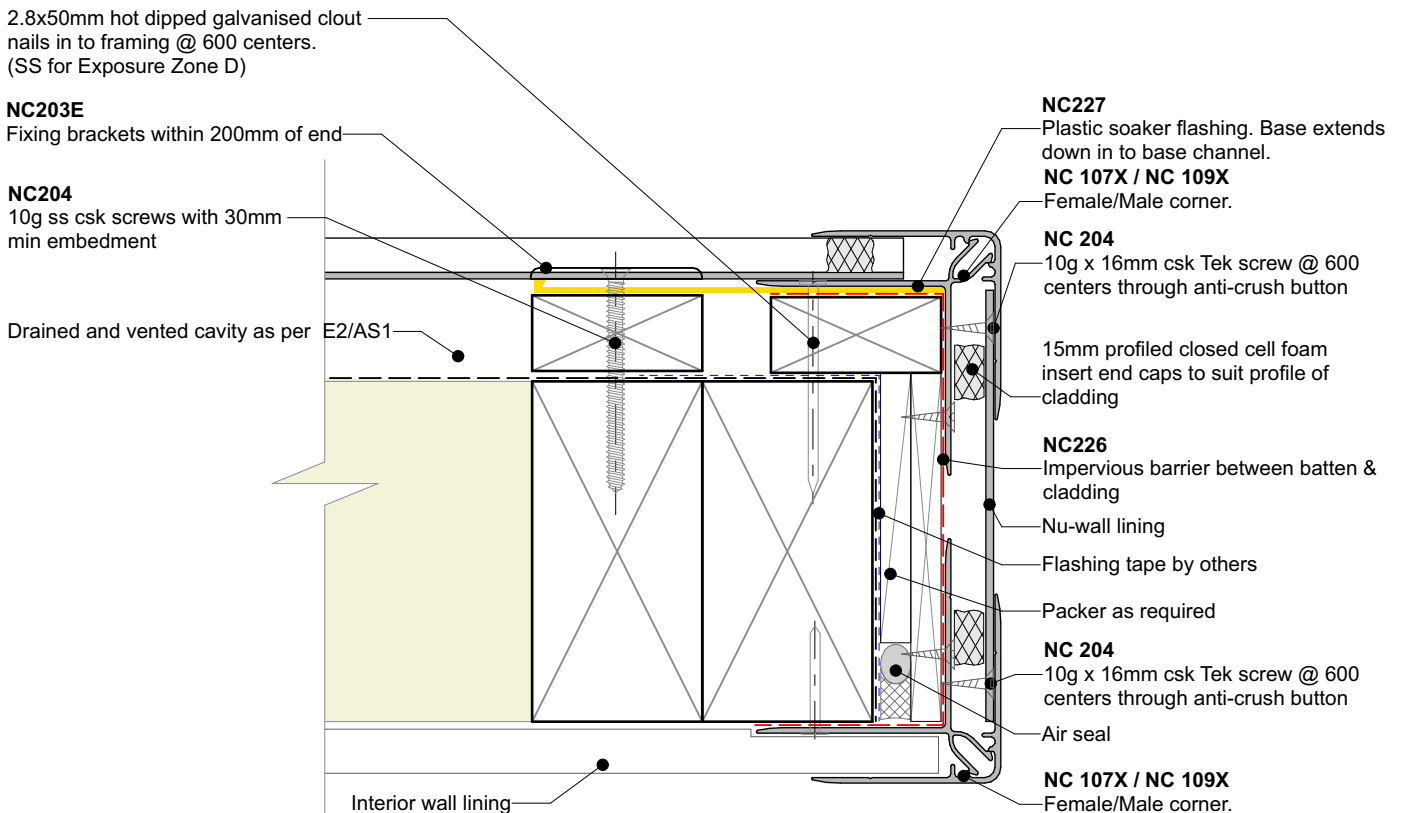

GARAGE DOOR HEAD (Nu-Wall reveal)

GARAGE DOOR JAMB (Nu-Wall reveal)

Nu-Wall cladding horizontal on cavity
Typical garage door head and jamb (Nu-Wall Reveal Profile)

NW-HOC-031b.02

Drawn by: Nu-Wall	Date: 20/9/22
Checked by: RL, GT	Scale: 1:2 @ A4